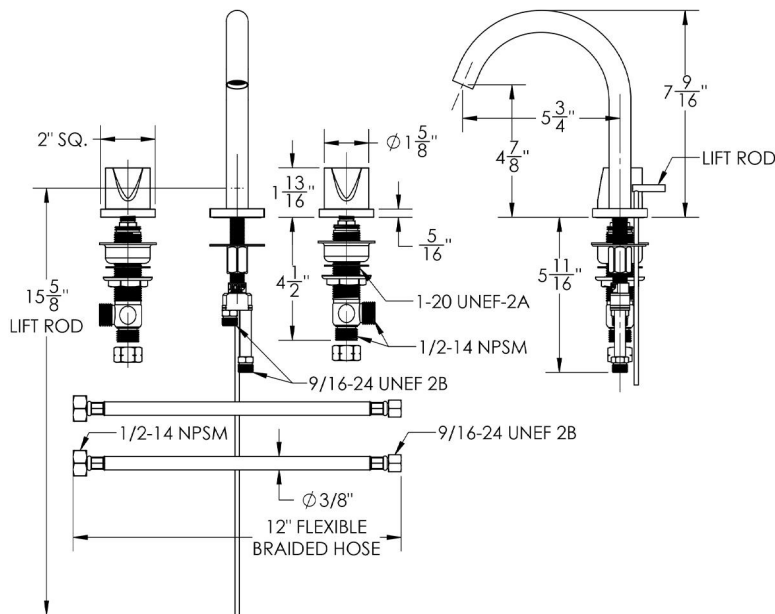

SPECIFICATION DRAWING:

AVAILABLE HANDLES:

COMPLIANCES: